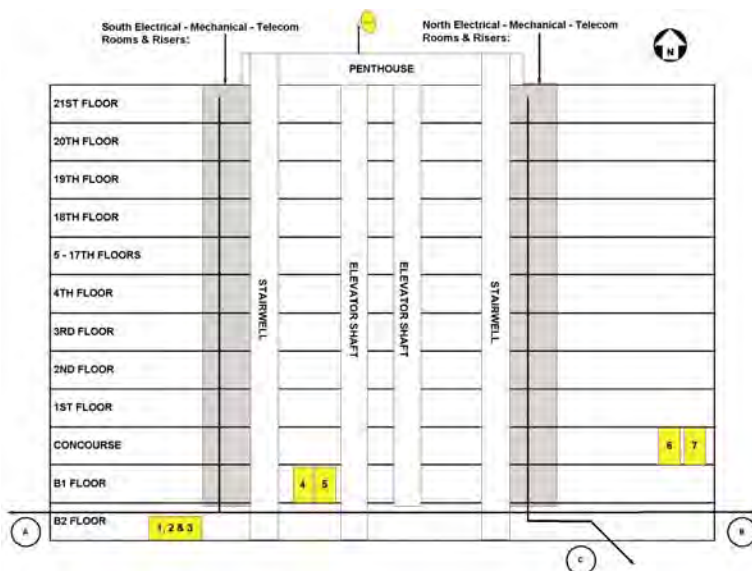

THE CRESCENT ADVANTAGE.

THREE GREENWAY PLAZA PREMIER OFFICE SPACE WITH A TELECOMMUNICATIONS ADVANTAGE

TELECOMMUNICATIONS AMENITIES

In-building:

- Voice And High-speed Data
- High Speed Internet
- Captivate Network
- Plug & Play Distribution System
- Cable Television Services
- Fiber From Multiple Providers
- Complete Telecom Diversity
- Fiber Based Telecom Services
- Shared Tenant Services
- Choice Of Nine Providers
- Multiple Points Of Entry
- Dual Riser Closets On Each Floor

- Riser Closets Stacked Vertically
- Controlled & Secured Space
- Plenty Of Vertical Riser Space

Rooftop:

- 300 Degree Coverage Area
- Plenty Of Rooftop Space
- Antenna & Satellite Dish Space
- Easy Access To Roof & Riser Space

Power Services:

- Ample Electrical Supply
- Emergency Generator Space

TELECOM PROVIDERS:

AboveNet	877-462-2683
AT&T	800-222-0400
Cogent	877-875-4432
Cypress	713-403-4400
Logix	713-862-2000
Qwest	800-603-6000
tw telecom	713-341-4000
XO	866-349-0134

CABLE TELEVISION PROVIDERS:

Comcast	800-266-2278
Phonoscope	713-272-4600

This Does Not Represent An Endorsement of These Companies or Their Products by Crescent and May Change Without Notice.

TELECOM EQUIPMENT SPACE

1. AT&T
2. Crescent
3. XO
4. Empty
5. Empty
6. Cogent
7. AboveNet

TELECOM ENTRANCE CONDUITS

- (A) West Entrance Conduits to U.S. 59 SW Frwy.
- (B) East Entrance Conduits to Buffalo Speedway.
- (C) South Entrance Conduits to Richmond Ave. & U.S. 59 SW Frwy.